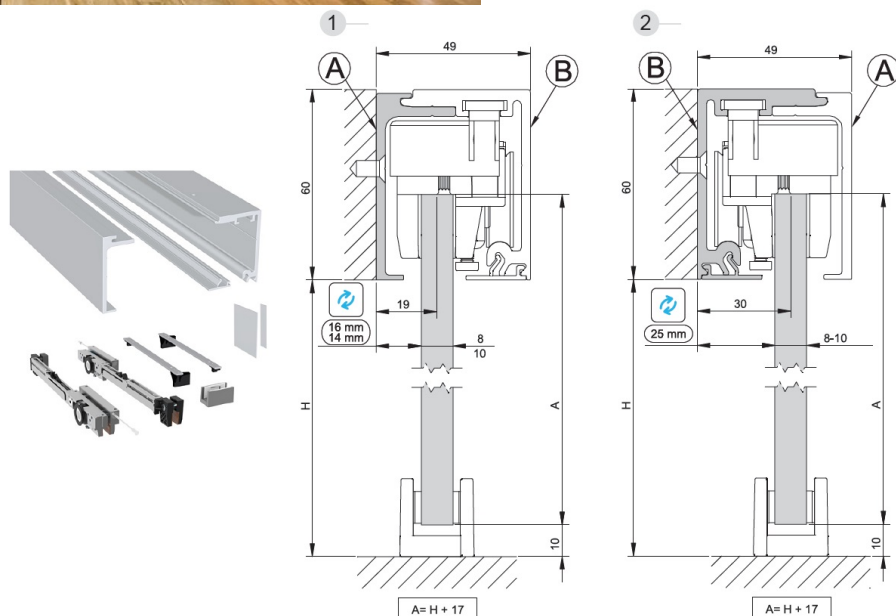

PRODUCT SHEET

Description:

Sliding Door SISO-70C, 2000mm, AL, Ceiling Mount, W/Soft Close, Alu Anodized, 8-10mm Glass Thickness, Max 70KG,, F/Ceiling Mount, Double Soft Brake

Item number:

28.29.520-9

Units	Box	Carton	HS Code	Barcode
Set	1	1	8302415000	
				5704866470988